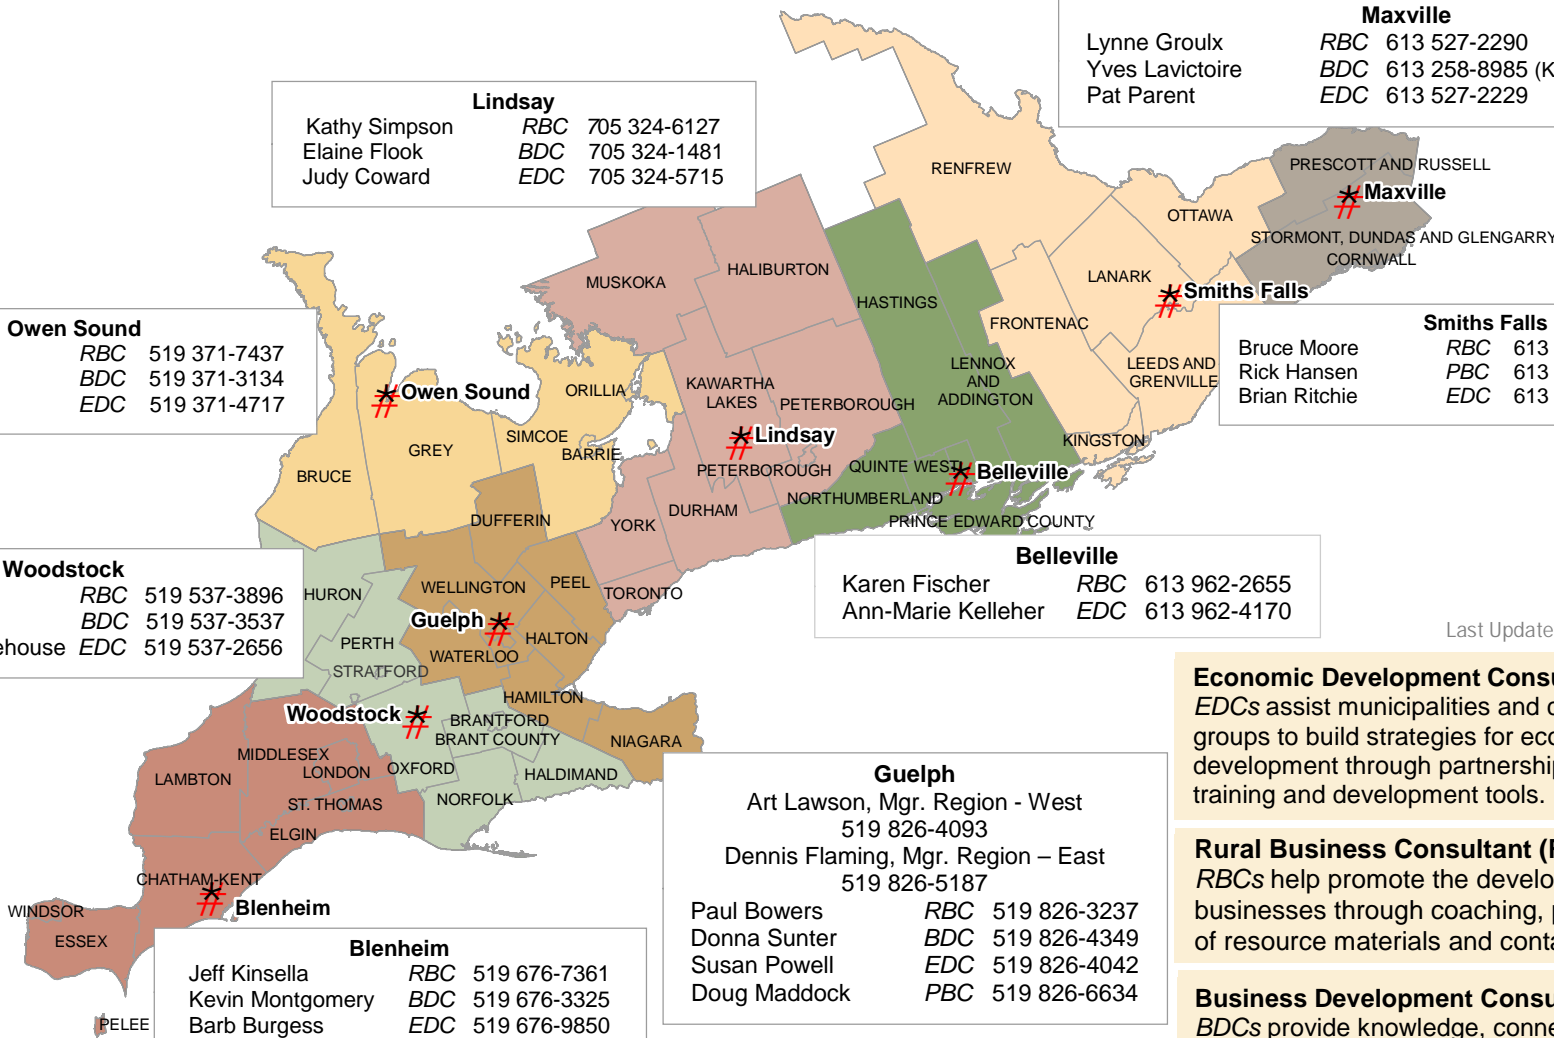

# Regional Economic Development Services

Ministry of Agriculture, Food and Rural Affairs

**Lindsay**  
 Kathy Simpson *RBC* 705 324-6127  
 Elaine Flook *BDC* 705 324-1481  
 Judy Coward *EDC* 705 324-5715